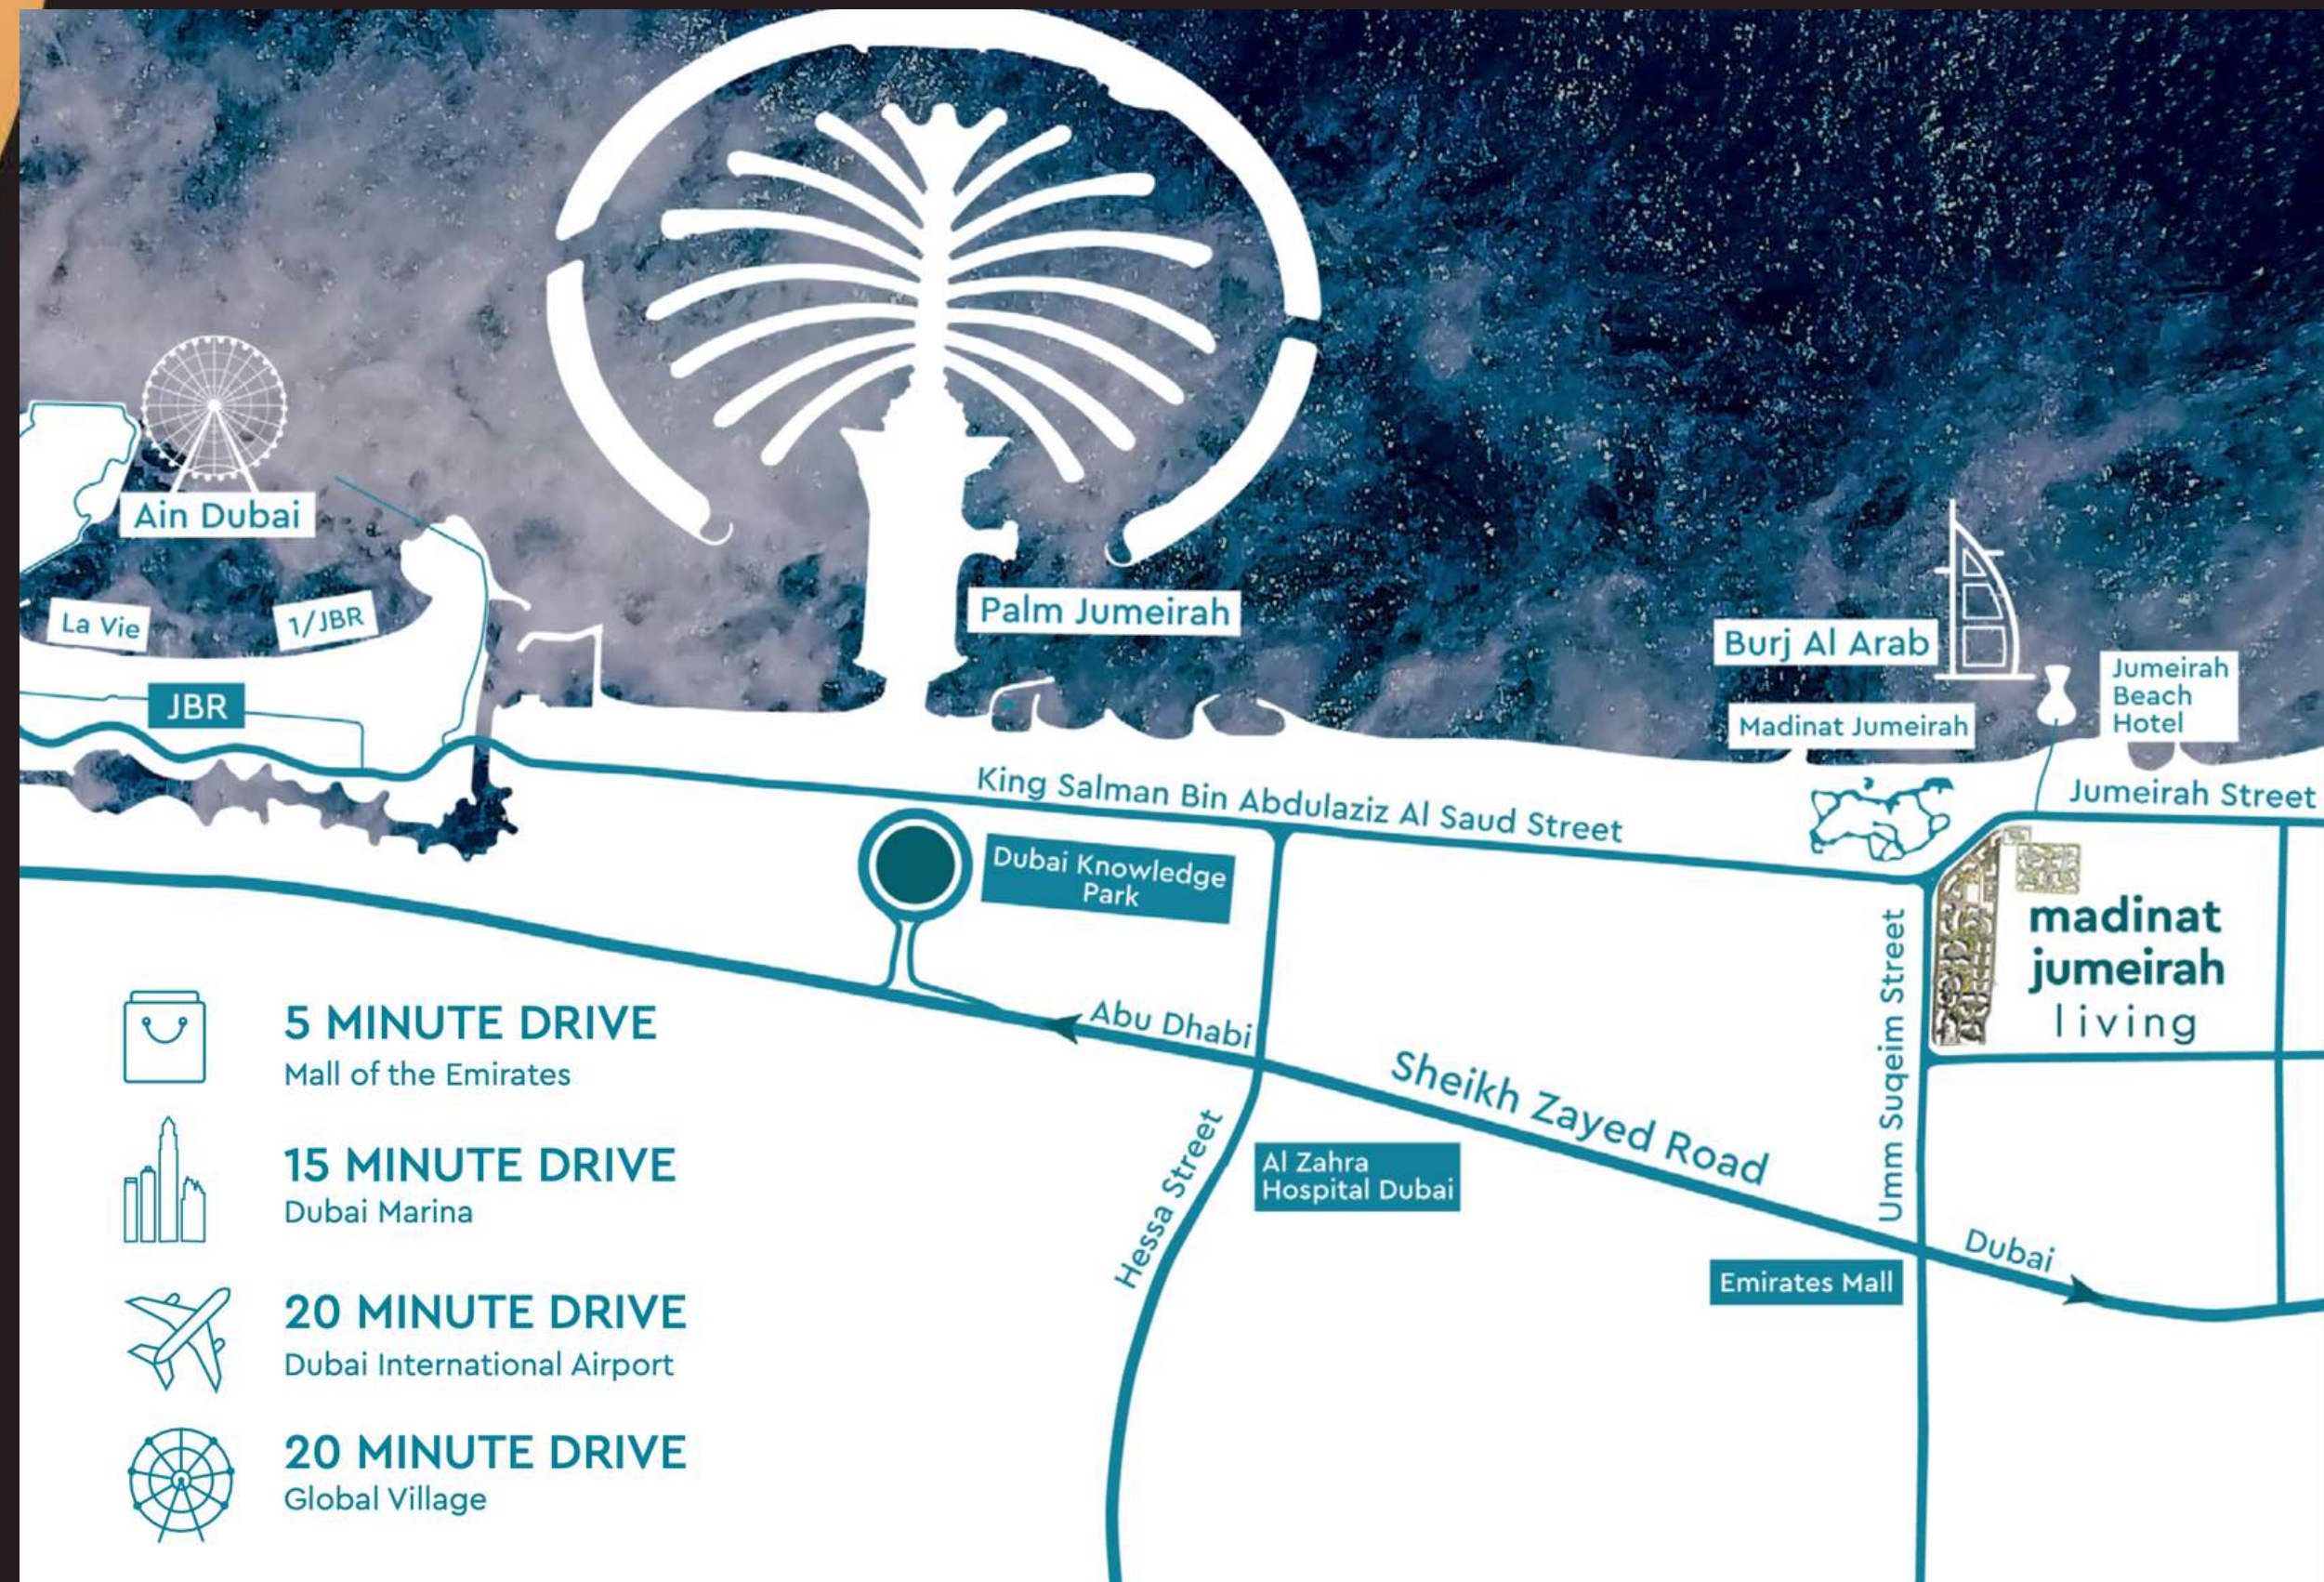

madinat
jumeirah
living

Lamaa

THOMAS
& GERY

MADINAT JUMEIRAH LIVING A HOME THAT SPEAKS FOR ITSELF

Madinat Jumeirah Living is a characterful and warm collection of residences surrounded by delightful wadis and oases that offer a relief from monotony. It is an exclusive address at a privileged location in the city. Come home to the best of Dubai at your doorstep. Come home to it all at Madinat Jumeirah Living.

- LAMAA
- AL JAZI
- JADEEL
- ASAYEL
- RAHAAL
- LAMTARA

THOM & GERY

THOM & GERY

THOM & GERY

THOM & GERY

PAYMENT PLAN

20%

ON BOOKING